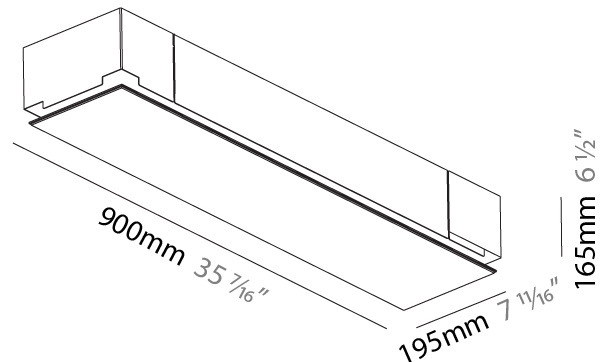

GENERAL

Series: Pi2
Subseries: Pi2 Whiteline
Brand: Prolicht
Division: Architectural
Mounting Type: Trimless
Mounting Location: Ceiling
Subcategory: Ambient

PHYSICAL

Shape: Rectangle
Length (mm): 900
Length (in): 35 7/16
Width (mm): 195
Width (in): 7 11/16
Depth (mm): 165
Depth (in): 6 1/2
Ceiling Thickness (mm): 10 / 12.5 / 15 / 25 / 30
Ceiling Thickness (in): 3/8 or 1/2 or 9/16 or 1 or 1 3/16
Min. Recessing Depth (mm): 180
Min. Recessing Depth (in): 7 1/16
Light Distribution: Direct
Weight (kg): 6.1
Weight (lbs): 13.42
Diffuser: PMMA - Opal
Fixture Material: Extruded Aluminum / Steel
Cut-out Measurements: 935mm / 36 13/16" x 230mm / 9 1/16"
Upon Request: Unique Sizes Unique Ceiling Thickness Unique Mounting Depth Spot Inserts

ELECTRICAL

Lamp Type: LED (Zhaga Standard)
Total Output Wattage (W): 28.7
Dimming: [Tri-Mode (Non-Dimming and Phase Dimming (120Vac only) and 0-10V Dimming)](#)
Driver Included: Yes
Driver Location: Integrated
Driver Type: Constant Current - Universal
Driver Class: Class 2
Input Voltage (V): 120 - 277
Constant Current (MA): 500

LED

Color Temperature (°K): 3000 / 3500 / 4000
Max. Delivered Lumen (lm): 2340 / 2518 / 2570
CRI: >80 CRI
Efficiency (%): 59.6
Lamp Life (hrs): 50000
Upon Request: RGB-W Tunable White Special Color Temperature CRI90

OPTICAL

RATINGS AND CERTIFICATIONS

Certified By: Certified for North American Standards
IP rating: IP20